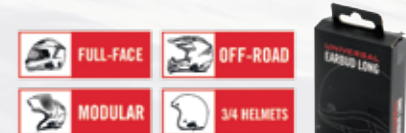

Optional Earbuds with Microphone: Makes UCLEAR Headsets fit for Half-shells/Ski/Bicycle/Ride/Building helmets

*** for HBC & AMP Series: #11017
** for MOTION Series: #111043